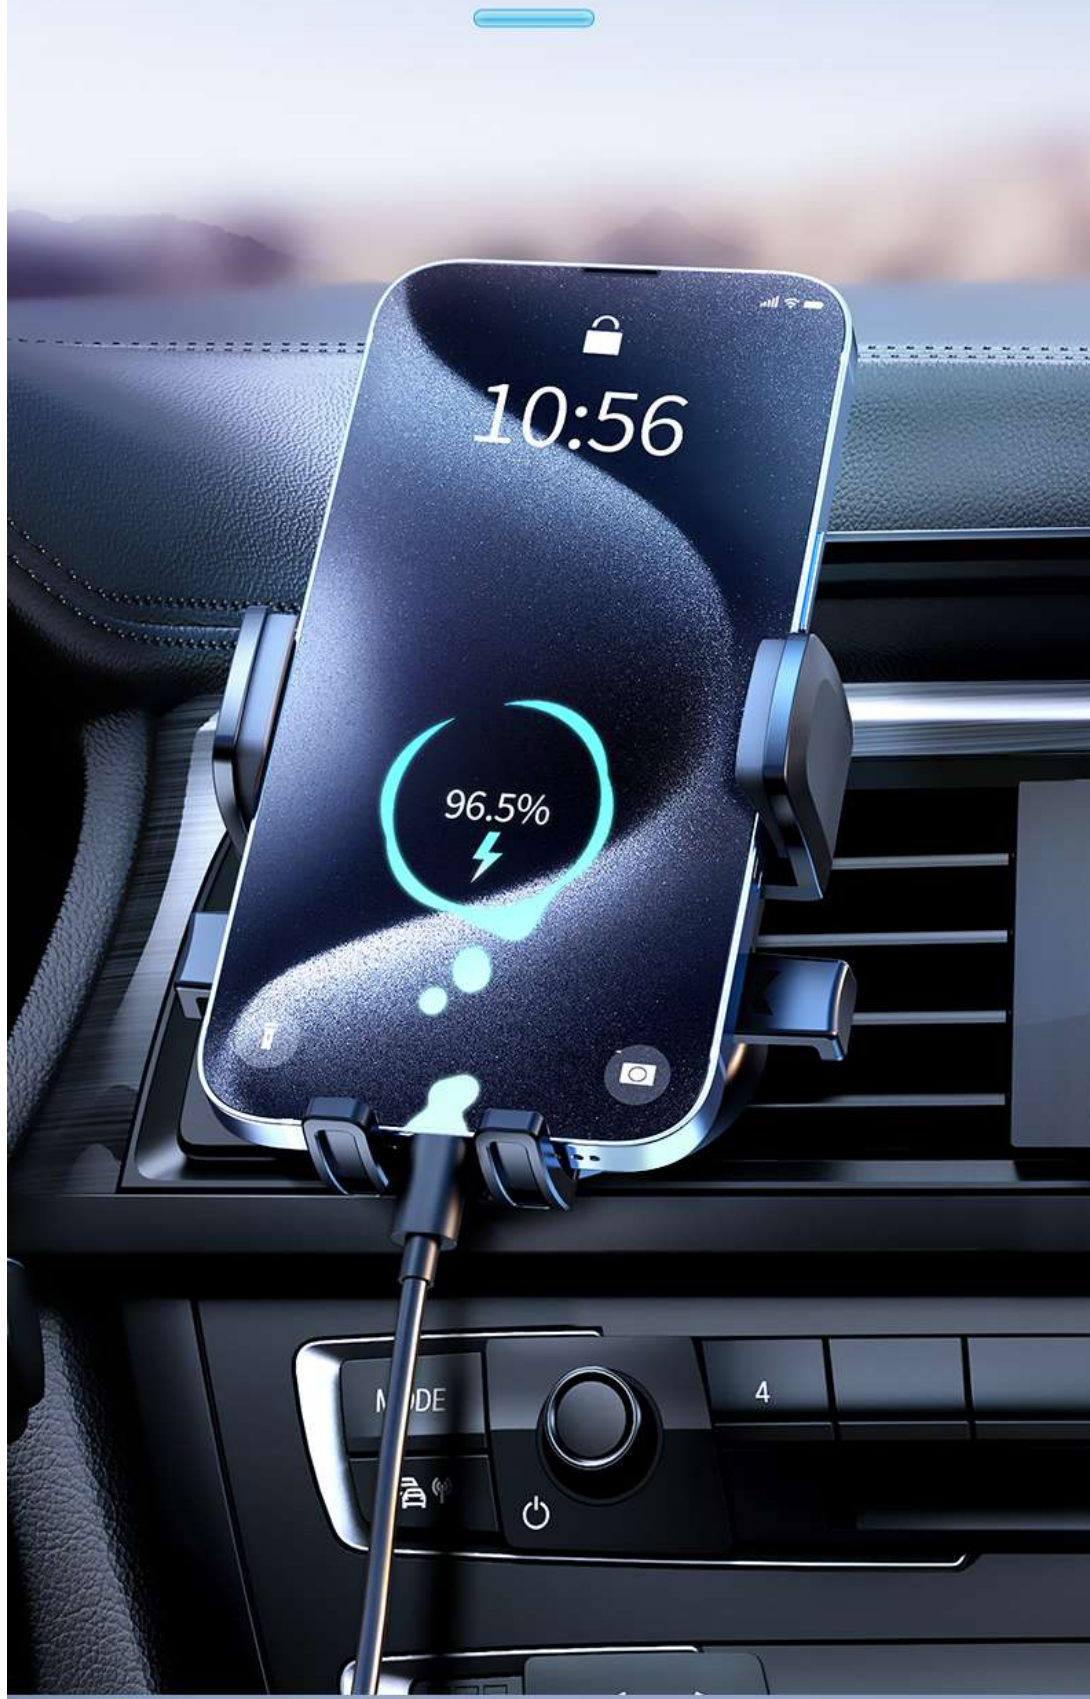

# Universal Ball Head Joint

360 degree rotation adjustable to find the right angle

# No Blocking the Cell Phone Charging Port

Charging your cell phone at any time while driving