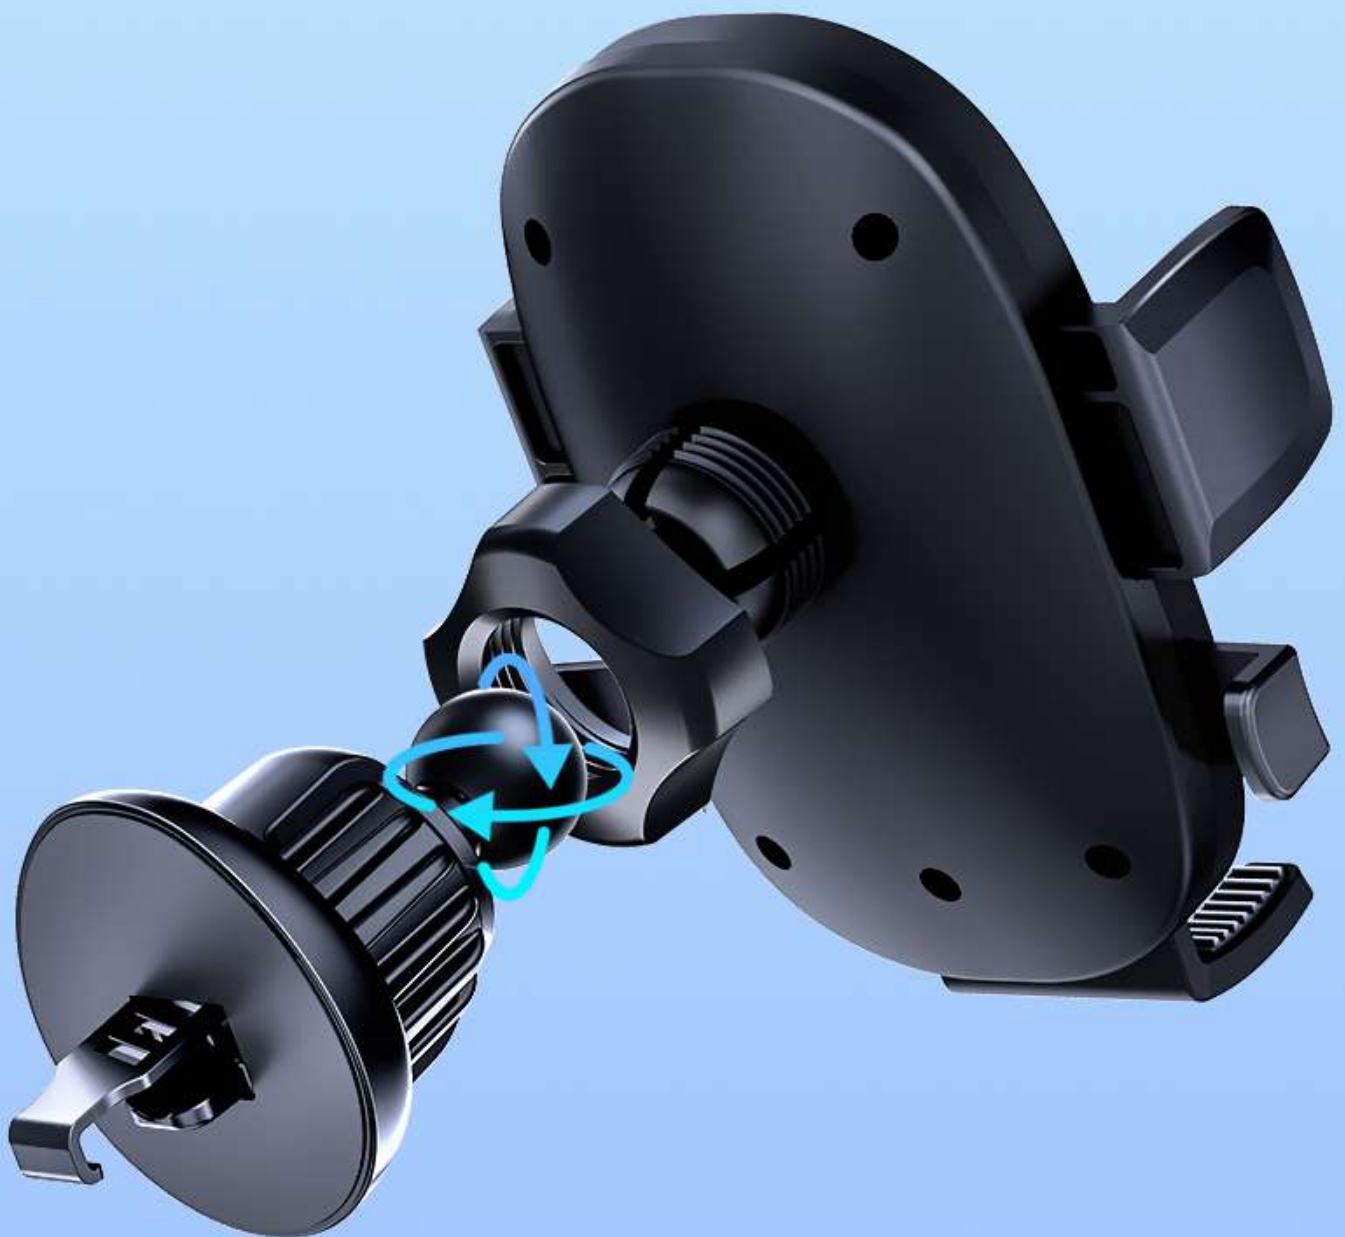

Quick-Release, One-Touch Clamping

# Safe Driving No Blocking The View

# Universal Ball Head Joint

360 degree rotation adjustable to find the right angle

# Press on Both Sides to Open the Phone Clamp

Quick-release, one-hand operation