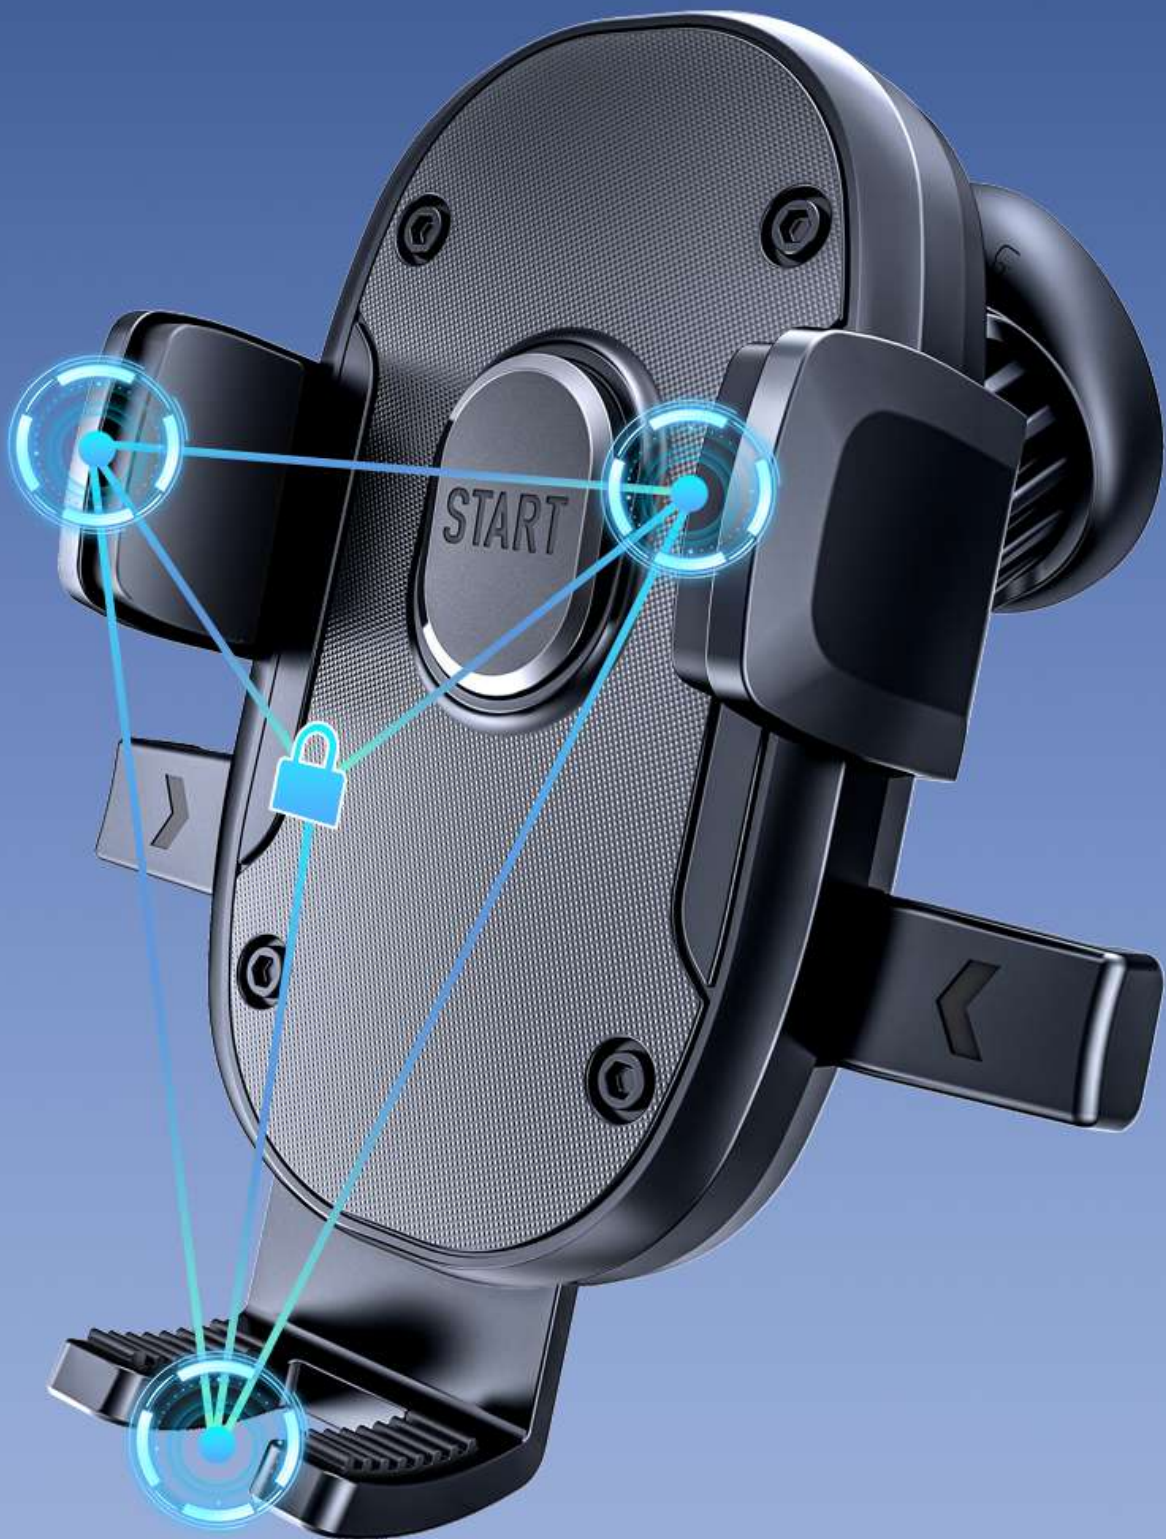

# Universal Ball Head Joint

360 degree rotation adjustable to find the right angle

# One-Touch Clamping Design

Press the phone onto the button to clamp it

# Press on Both Sides to Open the Phone Clamp

Quick-release, one-hand operation

# Stable Structure

Three points of contact for more secure clamping