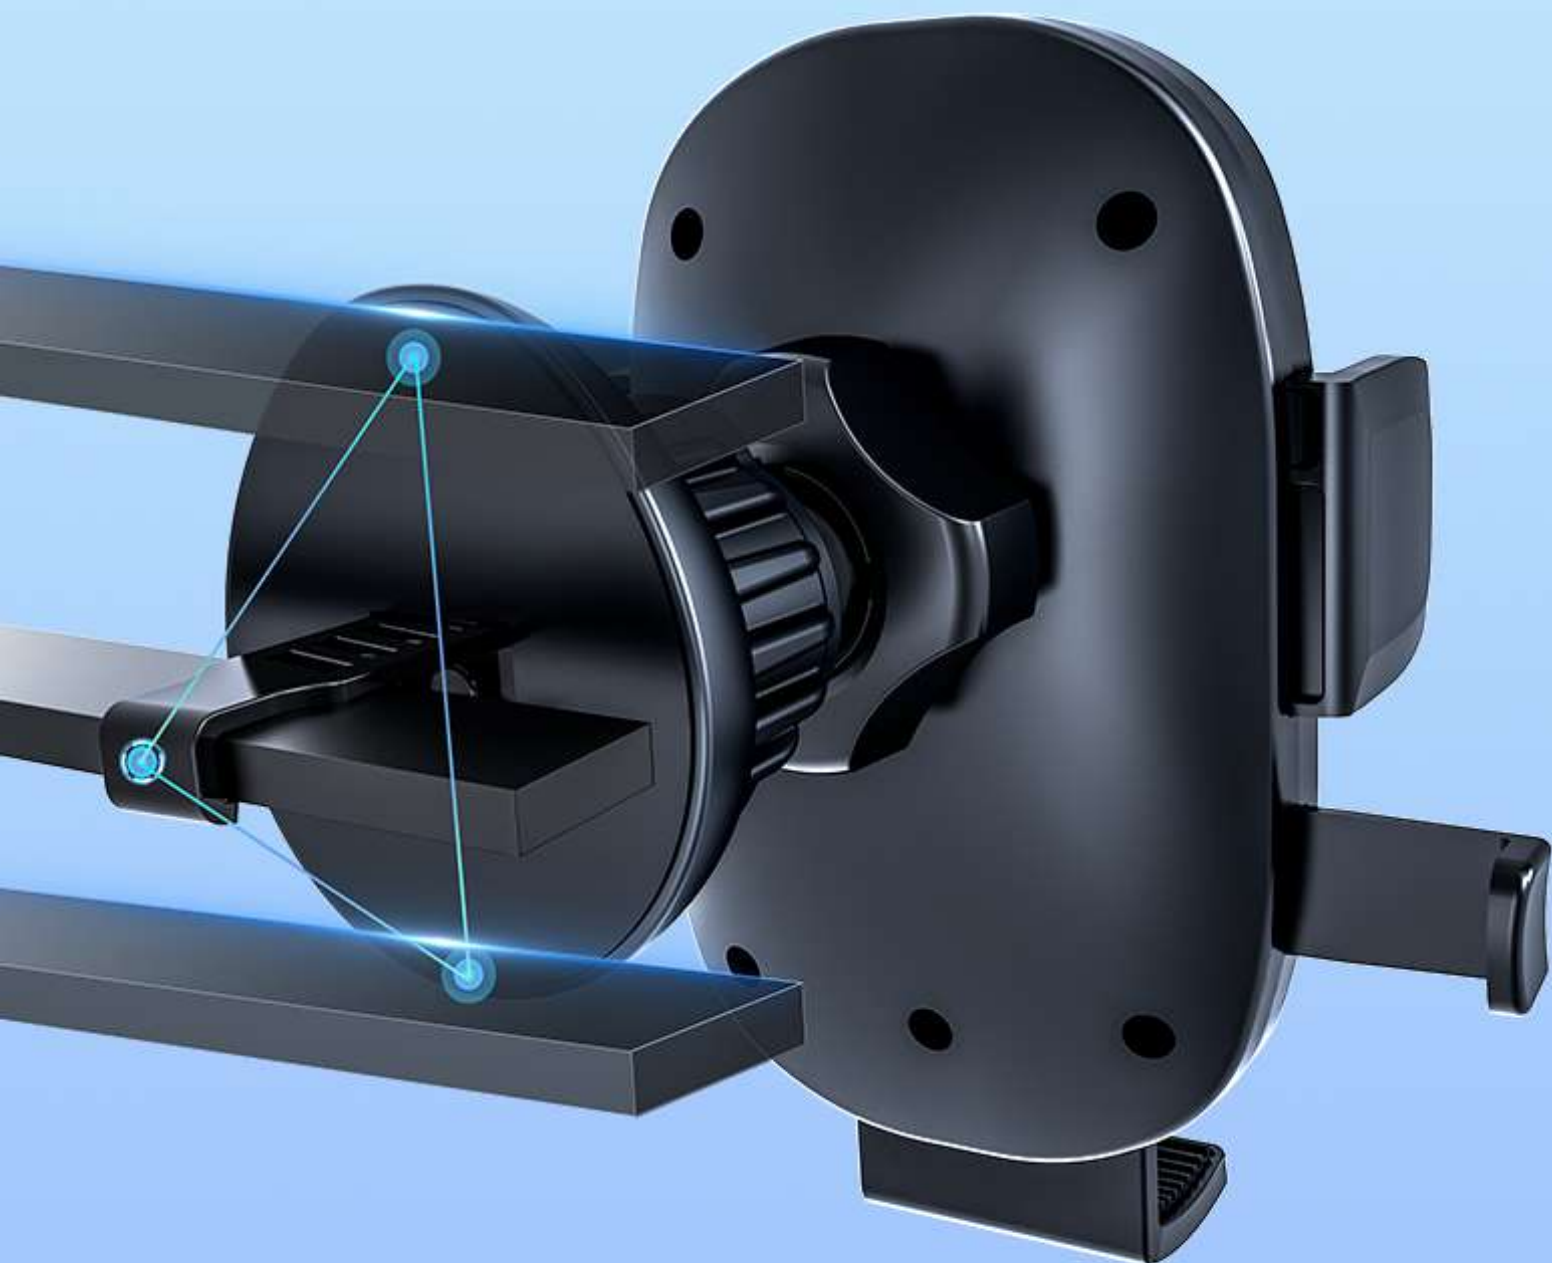

Eagle-Like Beak Design

Suitable for all kinds of car air vents