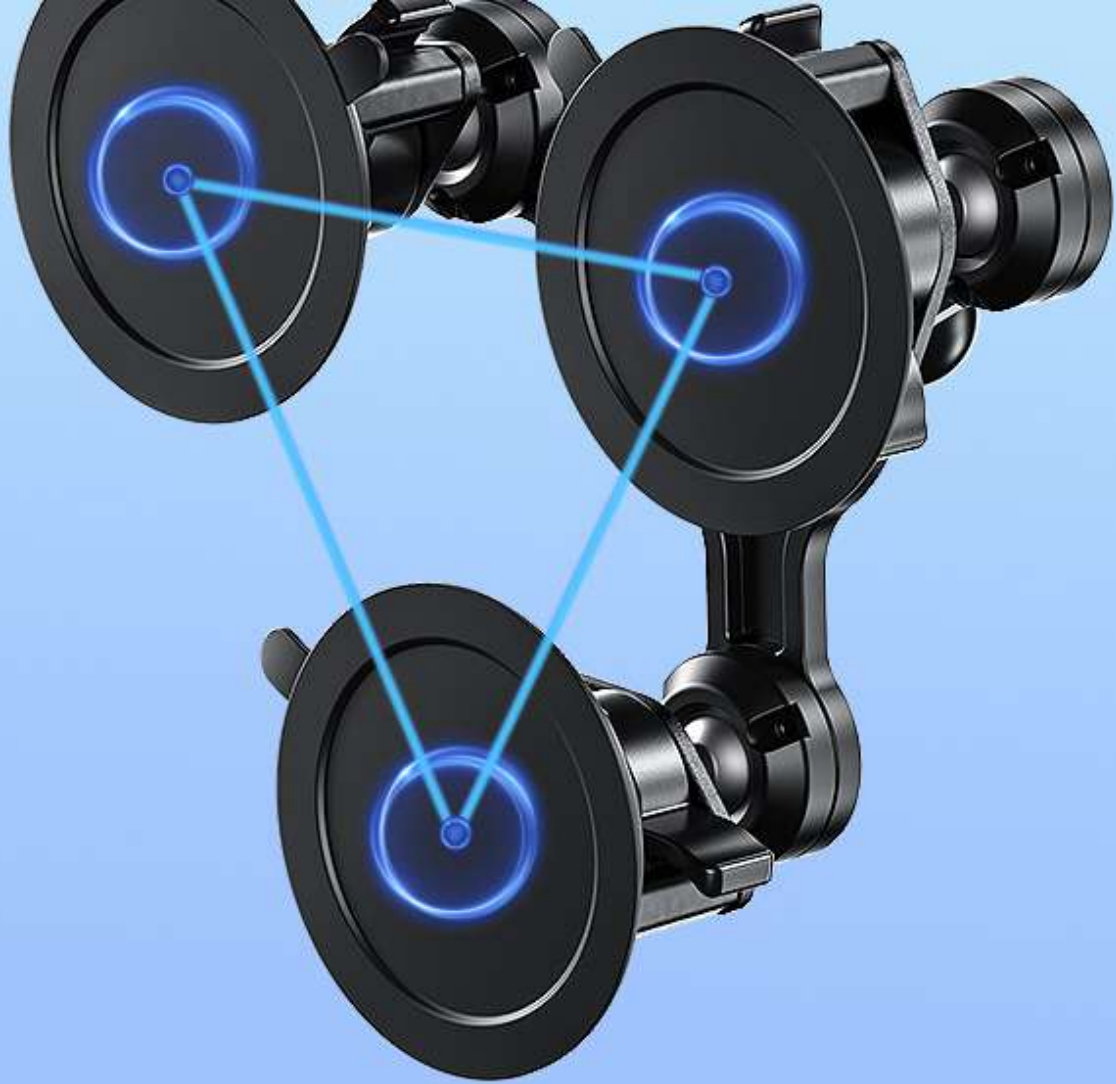

ONE X2

DJI OSMO

**Powerful Vacuum Suction Cup
Curved Surface Applicable**

More stability and safety on the road

Firmly Suck on the Window Glass

Fit for different car body positions
to find the best shooting angle

Easily Shoot Videos in Third-Person View

Stable support for shooting in different road conditions

Standard 1/4" Screw & GoPro

Mount for Action Cameras

Standard mount, Multi-device compatible

Quick-Release Adapter

Easy mounting and dismounting for the devices

Multiple shooting modes

Landscape and portrait shooting

180° rotatable to adjust the shooting angle

Stable & Durable

Triangular structure design

360 Degree Rotation Adjustable

Curved surface applicable

1360mm Extra Long Monopod

More suitable for wide-angle shooting

Four sections for extension