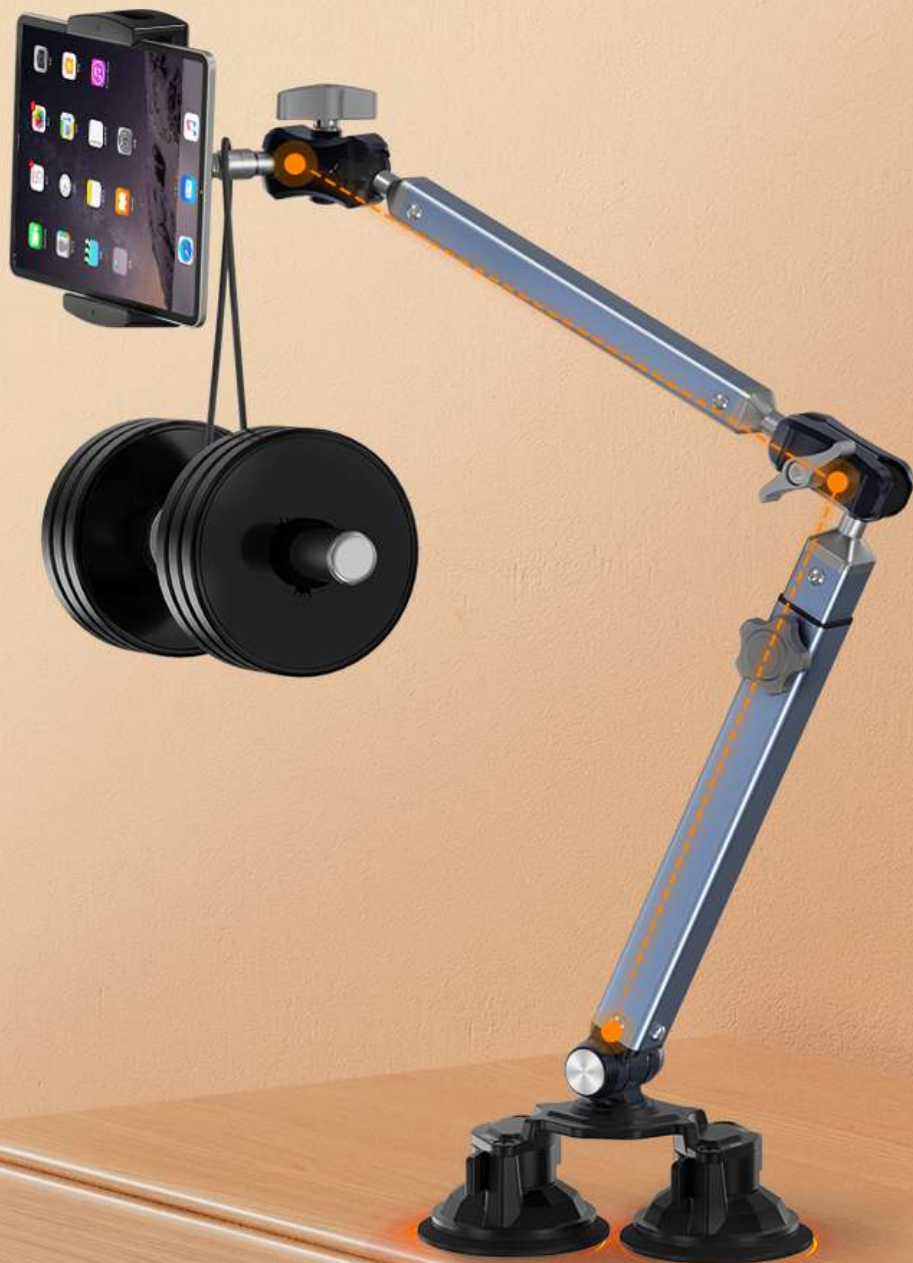

Dual Adhesive Vacuum Suction Cup Multifunctional Tablet Lazy Stand

Universal angle adjustable
Fit for 4-12.9 inch tablets & smartphones

Three Upgraded Functions

Not only lazy stand, but filming stand and live streaming stand

**Dual adhesive suction
strong absorption**

Adsorption even on rough surfaces

Universal ball head

Adjust the angle freely

Retractable design

Suitable for more application scenarios

More Stable, Convenient and Useful

Adjust the angle freely

Telescopic adjustment,
rotatable, easy to store

Multi-axis Linkage Tightness Adjustable

Lazy Stand

Strong Suction Base Locking Knob More Stable

Hands Free Enjoy Life

Entertainment

Live Streaming on Desk

Watching TV Shows in Bed

Filming Videos

Strong Clamping

Shock Absorbing and Anti-shaking

Screw locking, combined with EVA rubber
Protect your furniture and get more stable at the same time

Perfectly adapts to all kinds of furniture in your home