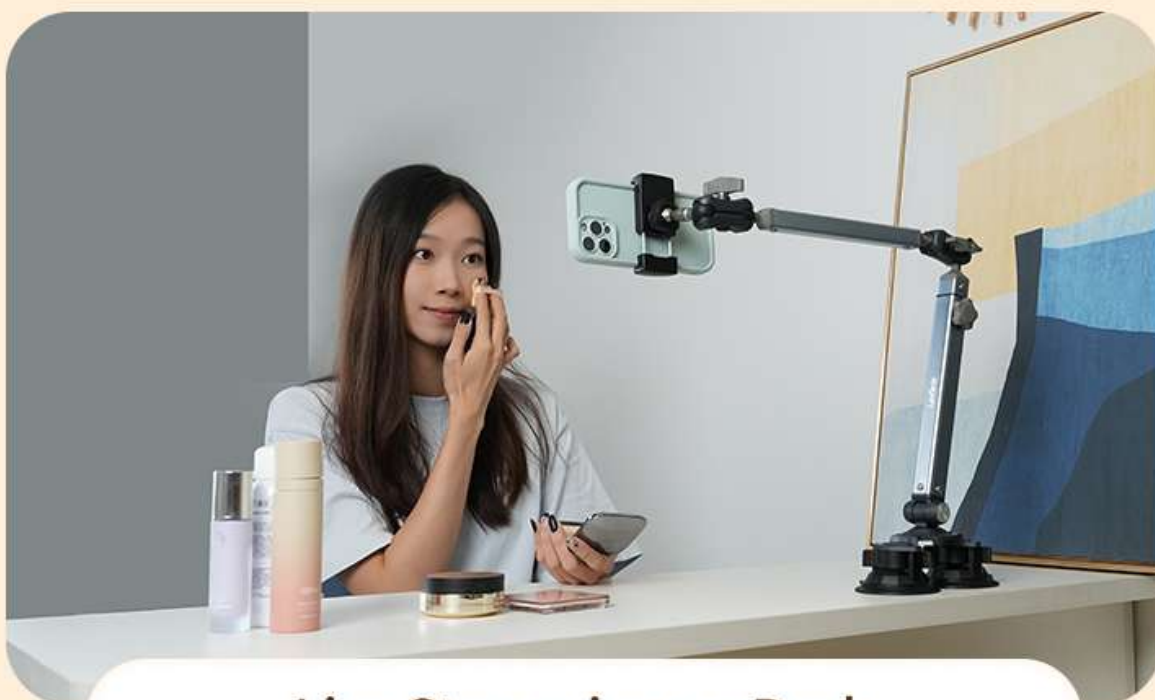

**Dual adhesive suction
strong absorption**

Adsorption even on rough surfaces

Universal ball head

Adjust the angle freely

Retractable design

Suitable for more application scenarios

More Stable, Convenient and Useful

Adjust the angle freely

Telescopic adjustment,
rotatable, easy to store

Multi-axis Linkage Tightness Adjustable

Lazy Stand

Strong Suction Base Locking Knob More Stable

Hands Free Enjoy Life

Entertainment

Live Streaming on Desk

Watching TV Shows in Bed

Filming Videos

Strong Clamping

Shock Absorbing and Anti-shaking

Screw locking, combined with EVA rubber
Protect your furniture and get more stable at the same time

Perfectly adapts to all kinds of furniture in your home