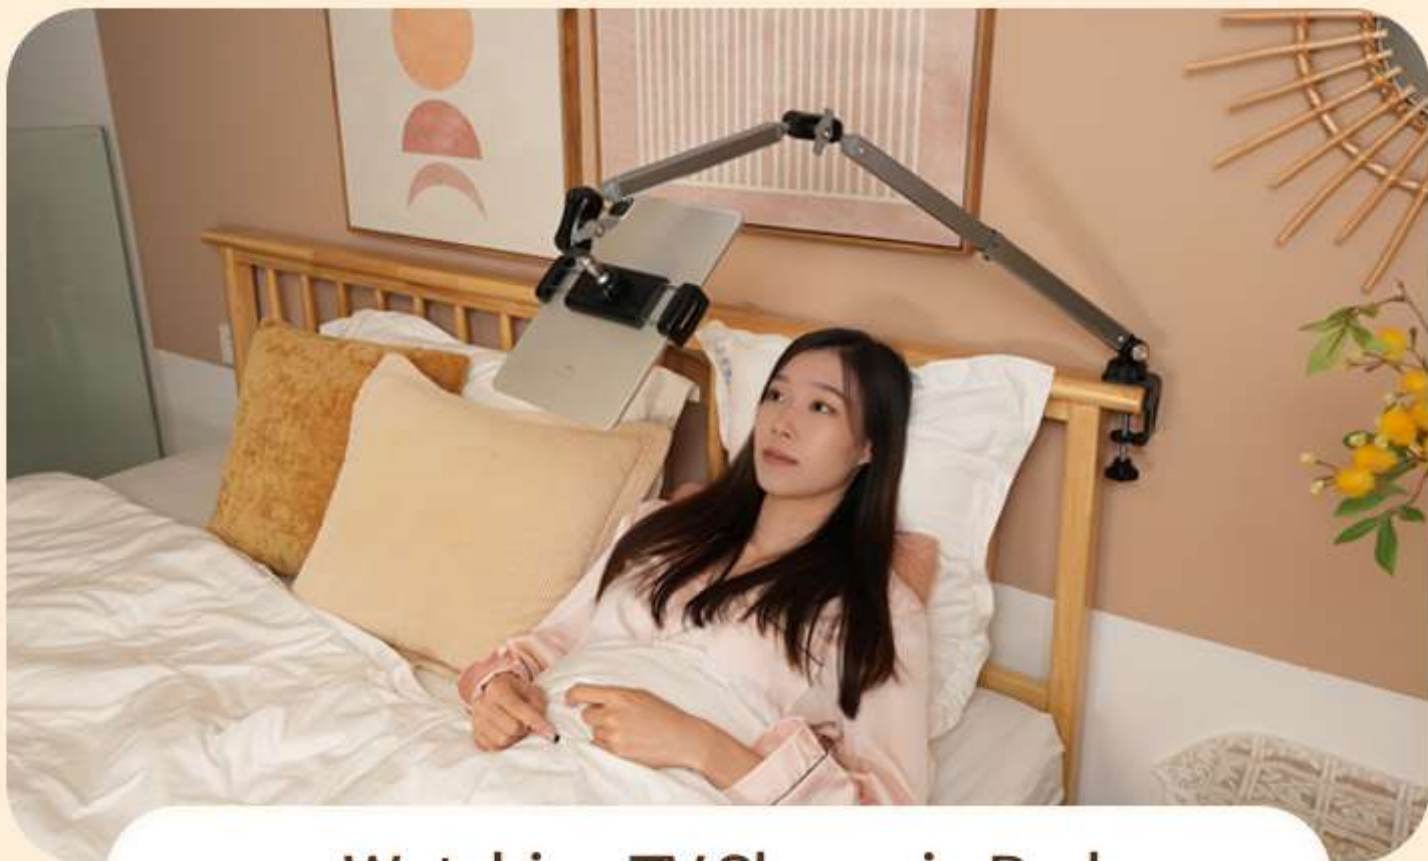

**Dual adhesive suction
strong absorption**

Adsorption even on rough surfaces

Universal ball head

Adjust the angle freely

Retractable design

Suitable for more application scenarios

More Stable, Convenient and Useful

Adjust the angle freely

Telescopic adjustment,
rotatable, easy to store

Multi-axis Linkage Tightness Adjustable

Lazy Stand

Strong Suction Base Locking Knob More Stable

Hands Free Enjoy Life

Entertainment

Live Streaming on Desk

Watching TV Shows in Bed

Filming Videos

Strong Clamping

Shock Absorbing and Anti-shaking

Screw locking, combined with EVA rubber
Protect your furniture and get more stable at the same time

Perfectly adapts to all kinds of furniture in your home

Desktop Clamp and dual suction can be selected according to different needs

Bedside Table

Desktop

Glass

Thick Desktop

Compatible With Both Phones And Tablets

Clamping stable even with a case

Desktop Clamp Model