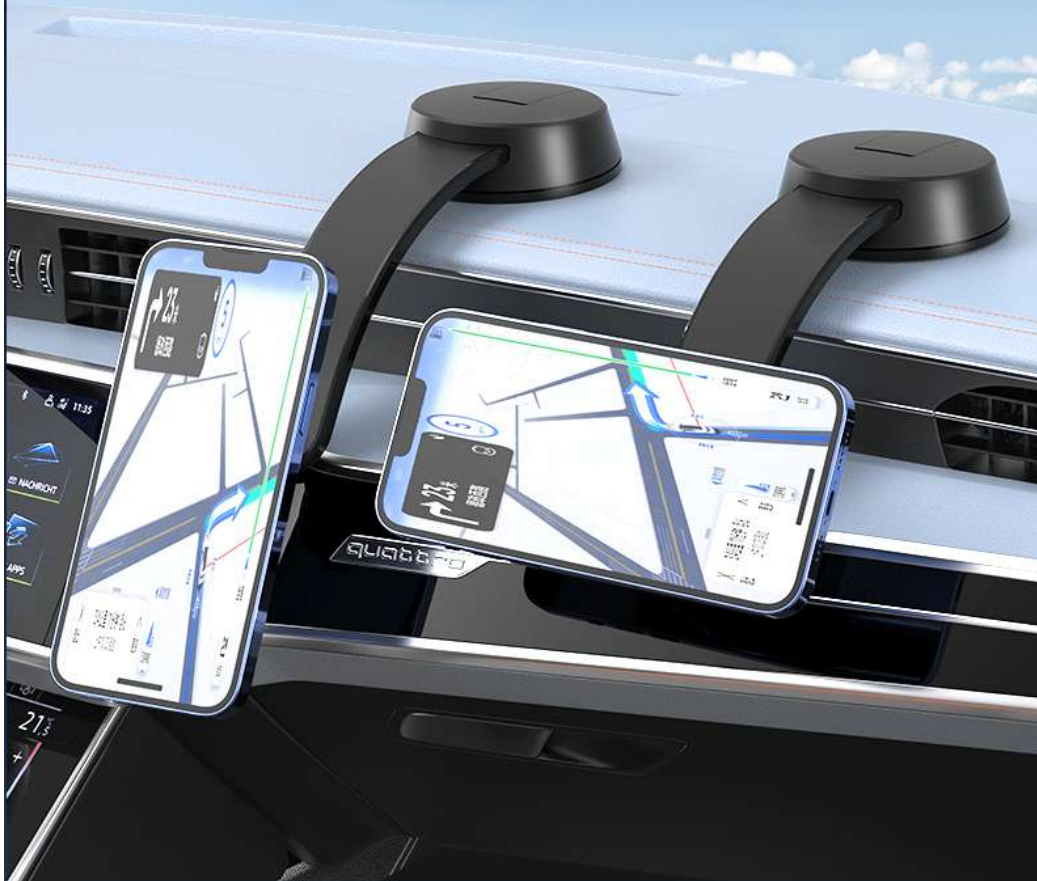

# Magnetic Design Quick Operation

Easy to attach and take off the phone

## Easy to attach

Dashboard

Windshield

# Washable and Heat-resistant

Removable suction cup mount/  
Heat-resistance/ Washable and reusable

Remain stable in sunlight exposure

Washable design

# Universal Angle-Adjustment

Vertical mode and horizontal mode switchable

360 degree rotatable

260 degree bendable