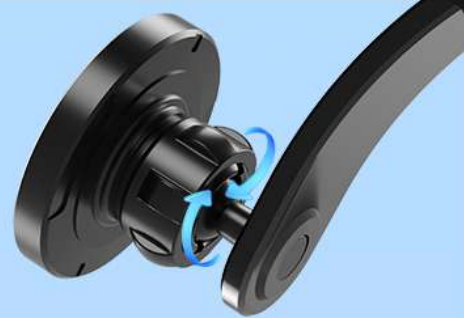

# Magnetic Design Quick Operation

Easy to attach and take off the phone

# No Block the Car View

Strong magnetic adsorption  
Smooth adjustment

# Washable and Heat-resistant

Removable suction cup mount/  
Heat-resistance/ Washable and reusable

Remain stable in sunlight exposure

Washable design

# Universal Angle-Adjustment

Vertical mode and horizontal mode switchable

360 degree rotatable

260 degree bendable