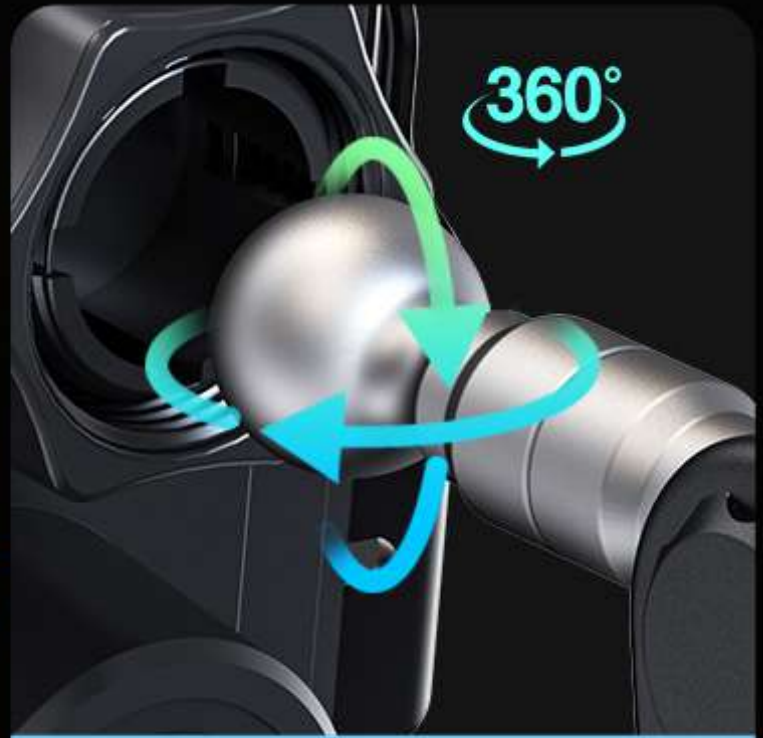

Car Wireless Charging Phone Holder

Strong adsorption, more stable

Six Core Technologies

Wireless charging with low heat generation

Automatic Clamping Clip

15w Power Output

Intelligent Chip

360 Degree Adjustable

Strong Absorption

Washable & Reusable

Two Different Styles

Different taste, choose your smart bracket

Opaque

Transparent

Fast Charging 15w Power Output

Qi 15W fit for iPhone and Android

Motorized Clip, Stable and Safe

Infrared sensor auto clamp without
harming the phone

Touch the back to open the phone clip as well

Vacuum Adhesive Suction Cup

Anti-shaking and anti-vibration, solid and durable

360° Rotation Ball Head

Adjust the angle freely