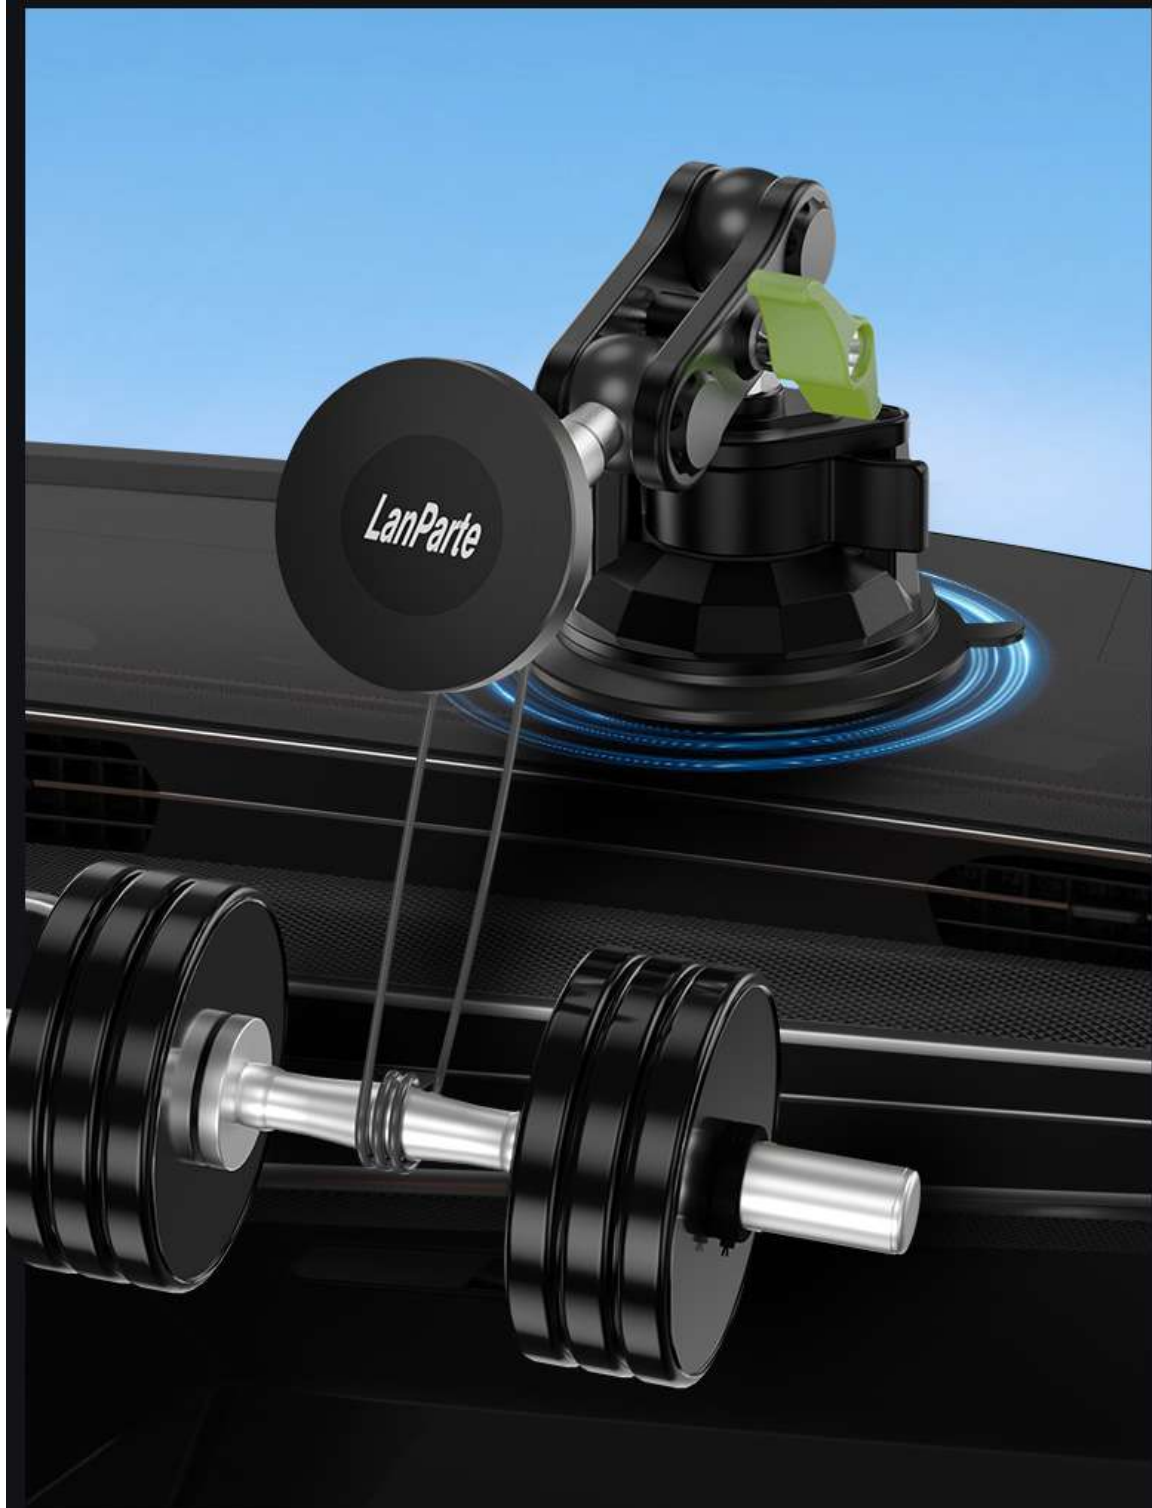

# Magnetic Phone Holder Strong Suction Mount

Car phone holder for video shooting and navigation

**One-handed quick operation**

Easy to mount and take the phone

**Strong Suction Mount**

More stable

**Angle universal adjustable**

# One-Handed Operation Quick and Convenient

Say goodbye to the cumbersome operation  
of cell phone clips

## Metal Plate Ring\*1

iPhone 12/13/14/15 series phones can be attached directly.  
Other phone models require a metal plate ring

# Universal Ball Head 360 Degree Adjustable

Adjust landscape and portrait screens freely